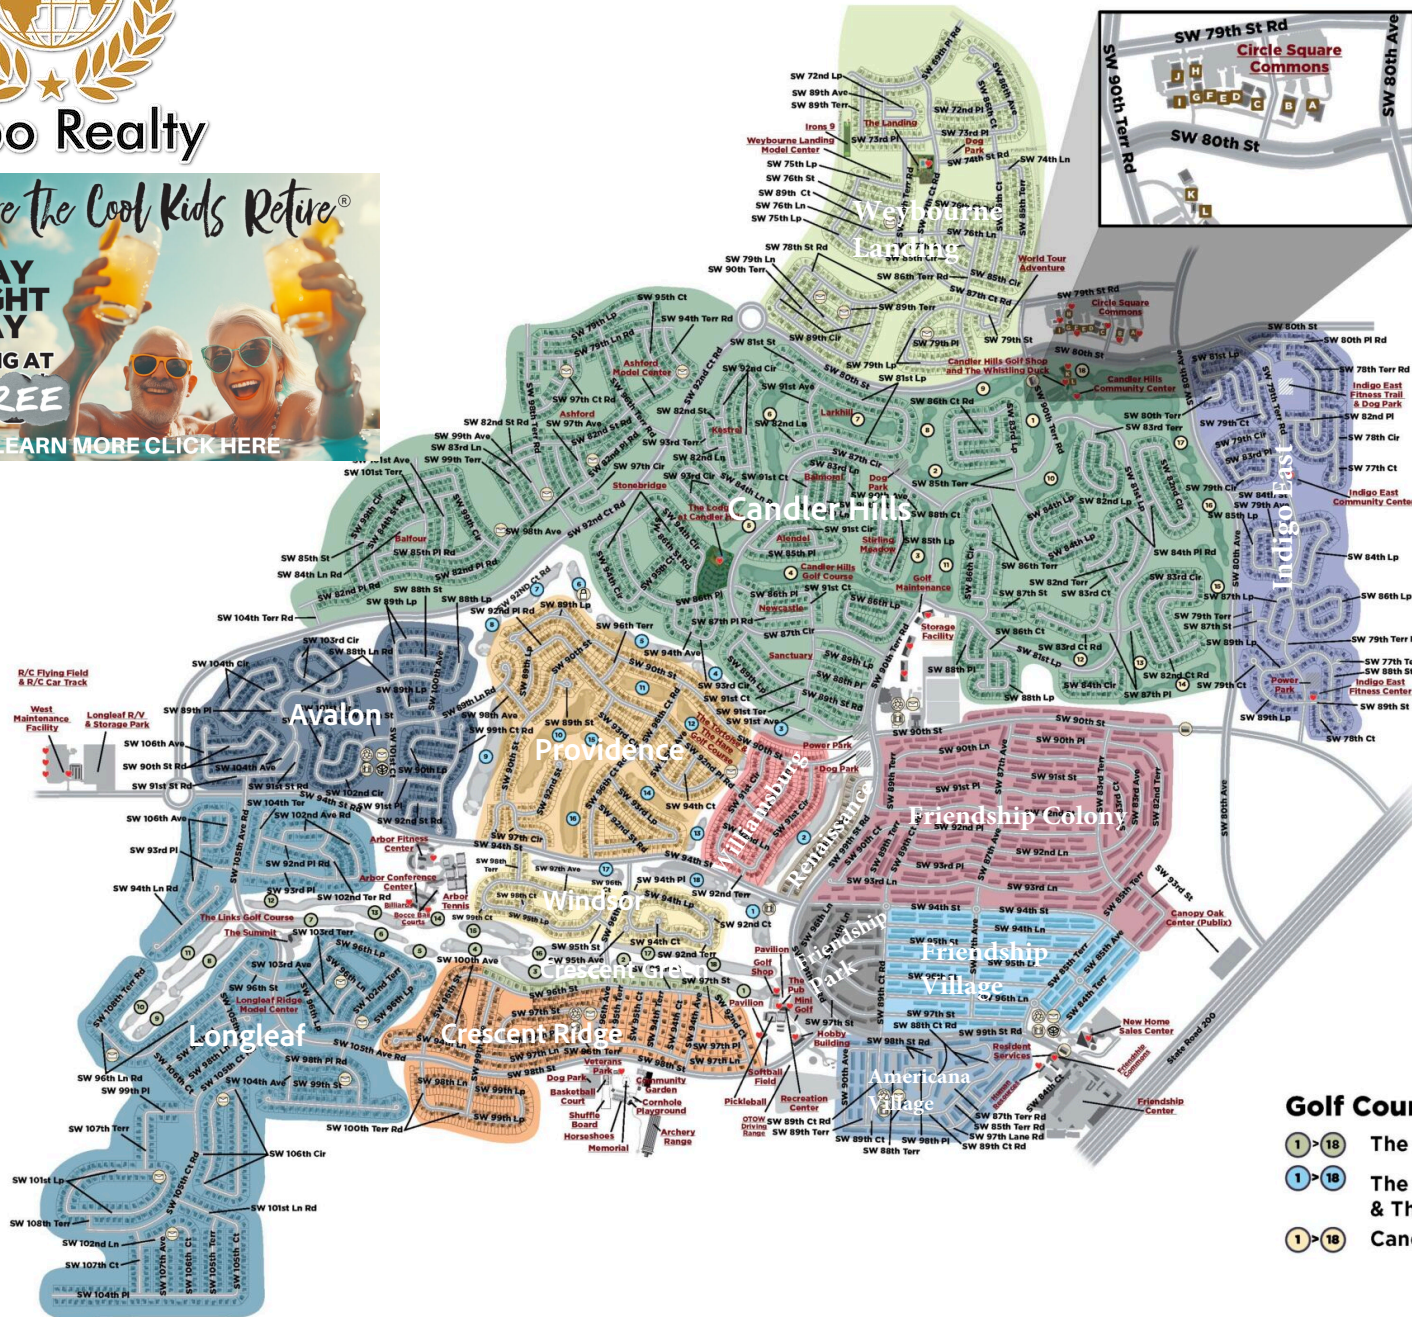

Gilbo Realty

CLICKABLE MAP OF EACH NEIGHBORHOOD IN OTOW

Neighborhoods

- Candler Hills
- Indigo East
- Weybourne Landing
- Windsor
- Avalon
- Providence
- Williamsburg
- Friendship Colony
- Friendship Park
- Friendship Village
- Crescent Ridge
- Americana Village
- Crescent Green
- Renaissance Park
- Longleaf Ridge

Circle Square Commons

- A** The Ranch Fitness Center & Spa
- B** Circle Square Cultural Center
- C** The Town Square
- E** Bridgenet Communications
- F** Master the Possibilities
- G** Sid's Coffee Shop & Deli
- H** The World News
- I** Accounting
- J** Colen Built Design Studio
- K** Candler Hills Golf Club
- L** The Whistling Duck

Services

- ♥ AED (Defibrillator)
- Restricted Access
- Mailboxes
- Recycling
- Compactor/Garbage
- Cardboard
- Gate

Golf Courses

- 1 18 The Links
- 1 18 The Tortoise & The Hare
- 1 18 Candler Hills

Map Edited By Gilbo Realty To Help Showcase Homes 4 Sale In OTOW Listed On The MLS.